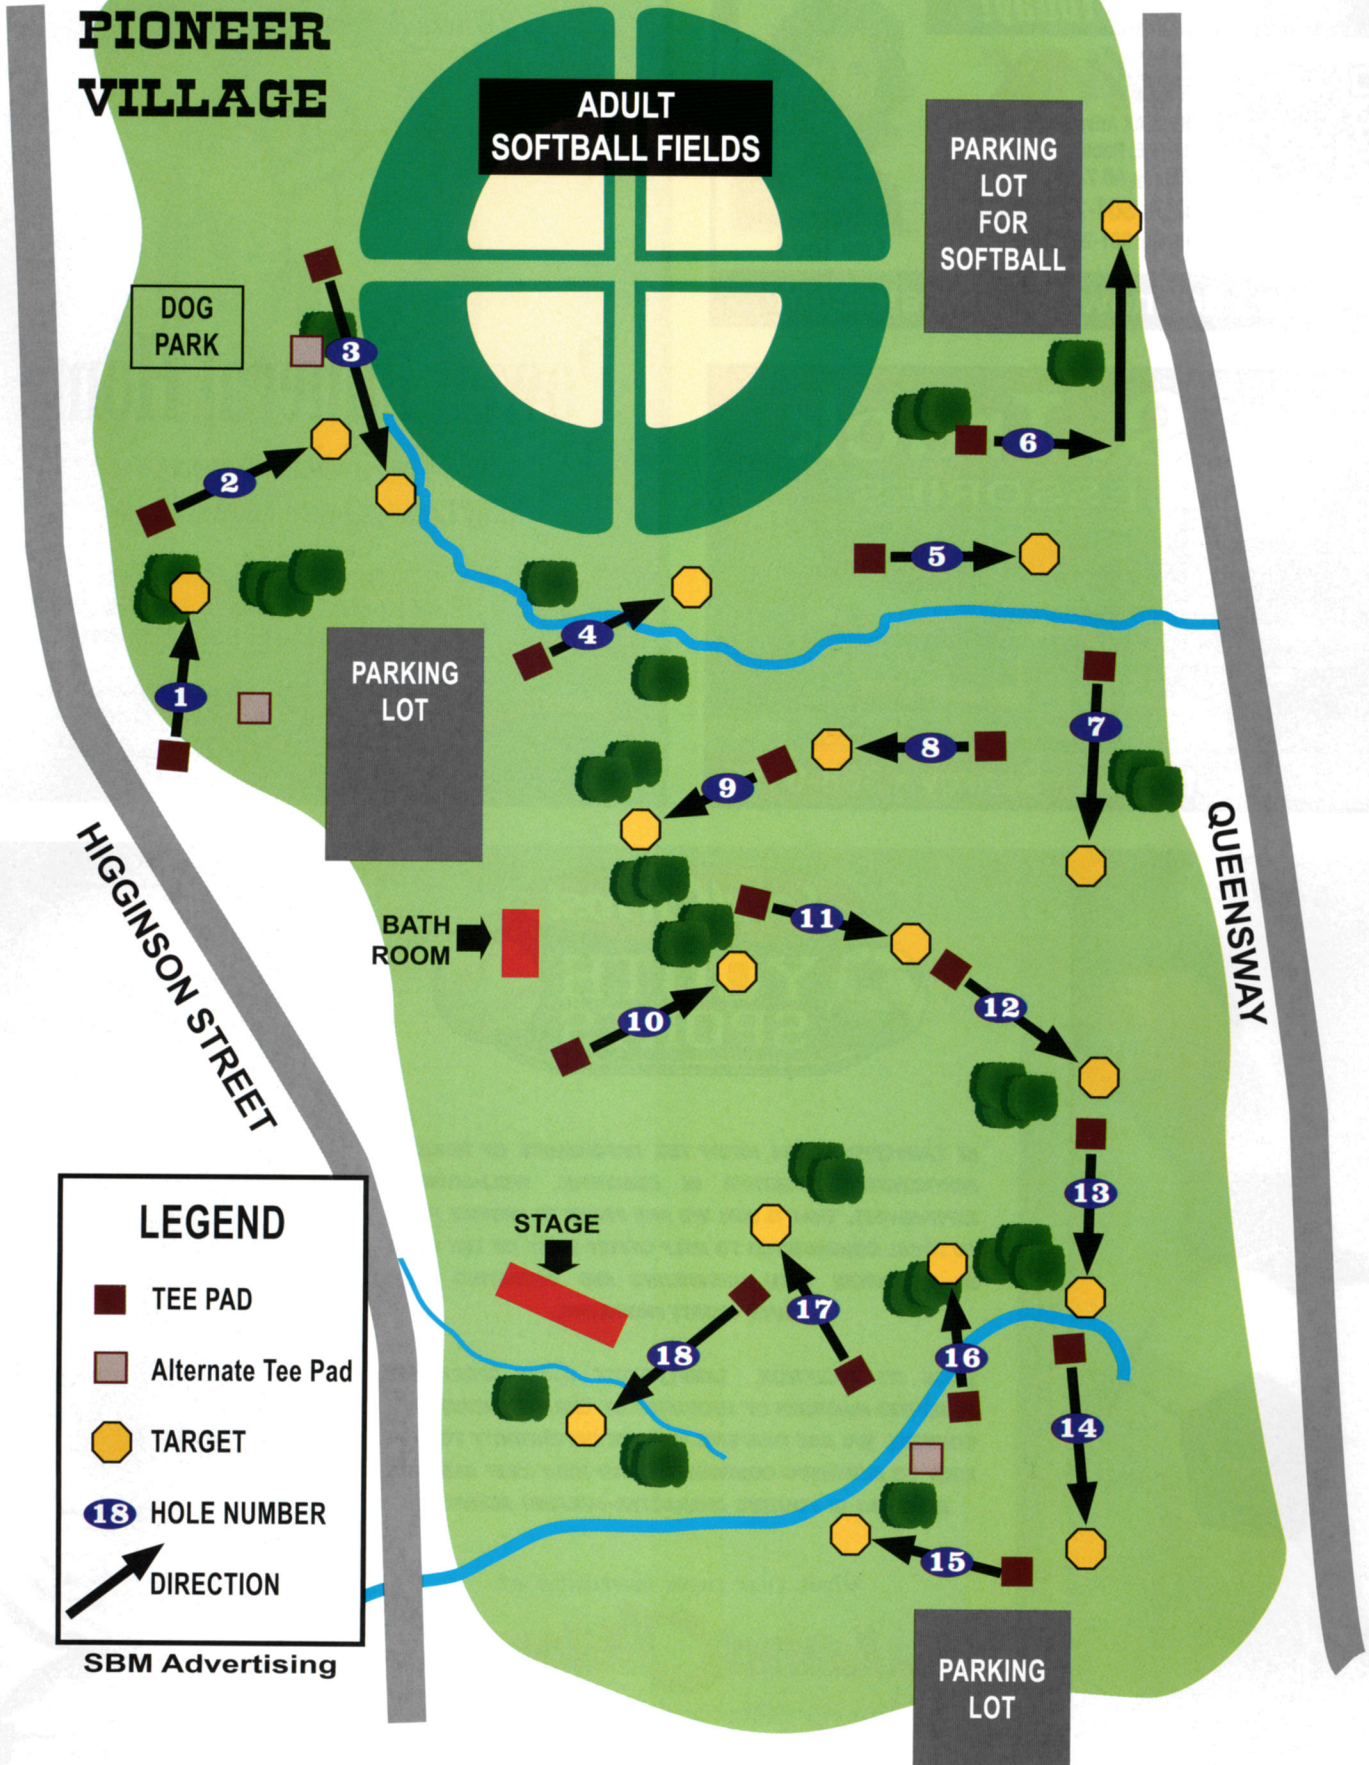

Searcy Disc Golf Course

PIONEER VILLAGE

ADULT SOFTBALL FIELDS

PARKING LOT FOR SOFTBALL

DOG PARK

PARKING LOT

BATH ROOM

STAGE

PARKING LOT

HIGGINSON STREET

QUEENSWAY

LEGEND

- TEE PAD
- Alternate Tee Pad
- TARGET
- 18 HOLE NUMBER
- DIRECTION

SBM Advertising